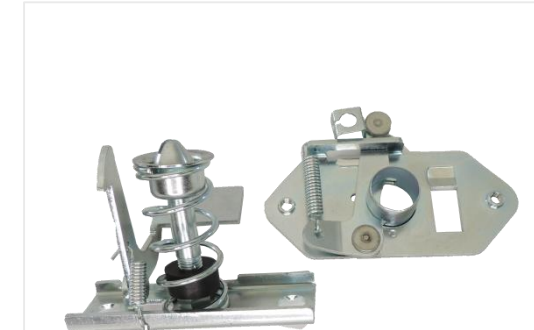

1968-1973 Datsun 510 Front
Hood Latch Kit LHD

OEM #:65601-A2201;
*DS5402