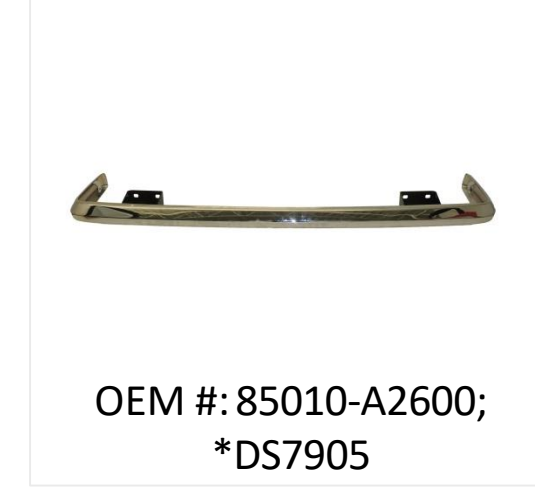

1968-1973 Datsun 510  
Quarter Panel LH (SD 4DR)

1968-1973 Datsun 510 Trunk  
Gutter Pair

1968-1969 Datsun 510 Rear  
Bumper Chromed w/o  
Override Holes

1970-1973 Datsun 510 Rear  
Chromed Bumper w/ brackets  
w/o override holes